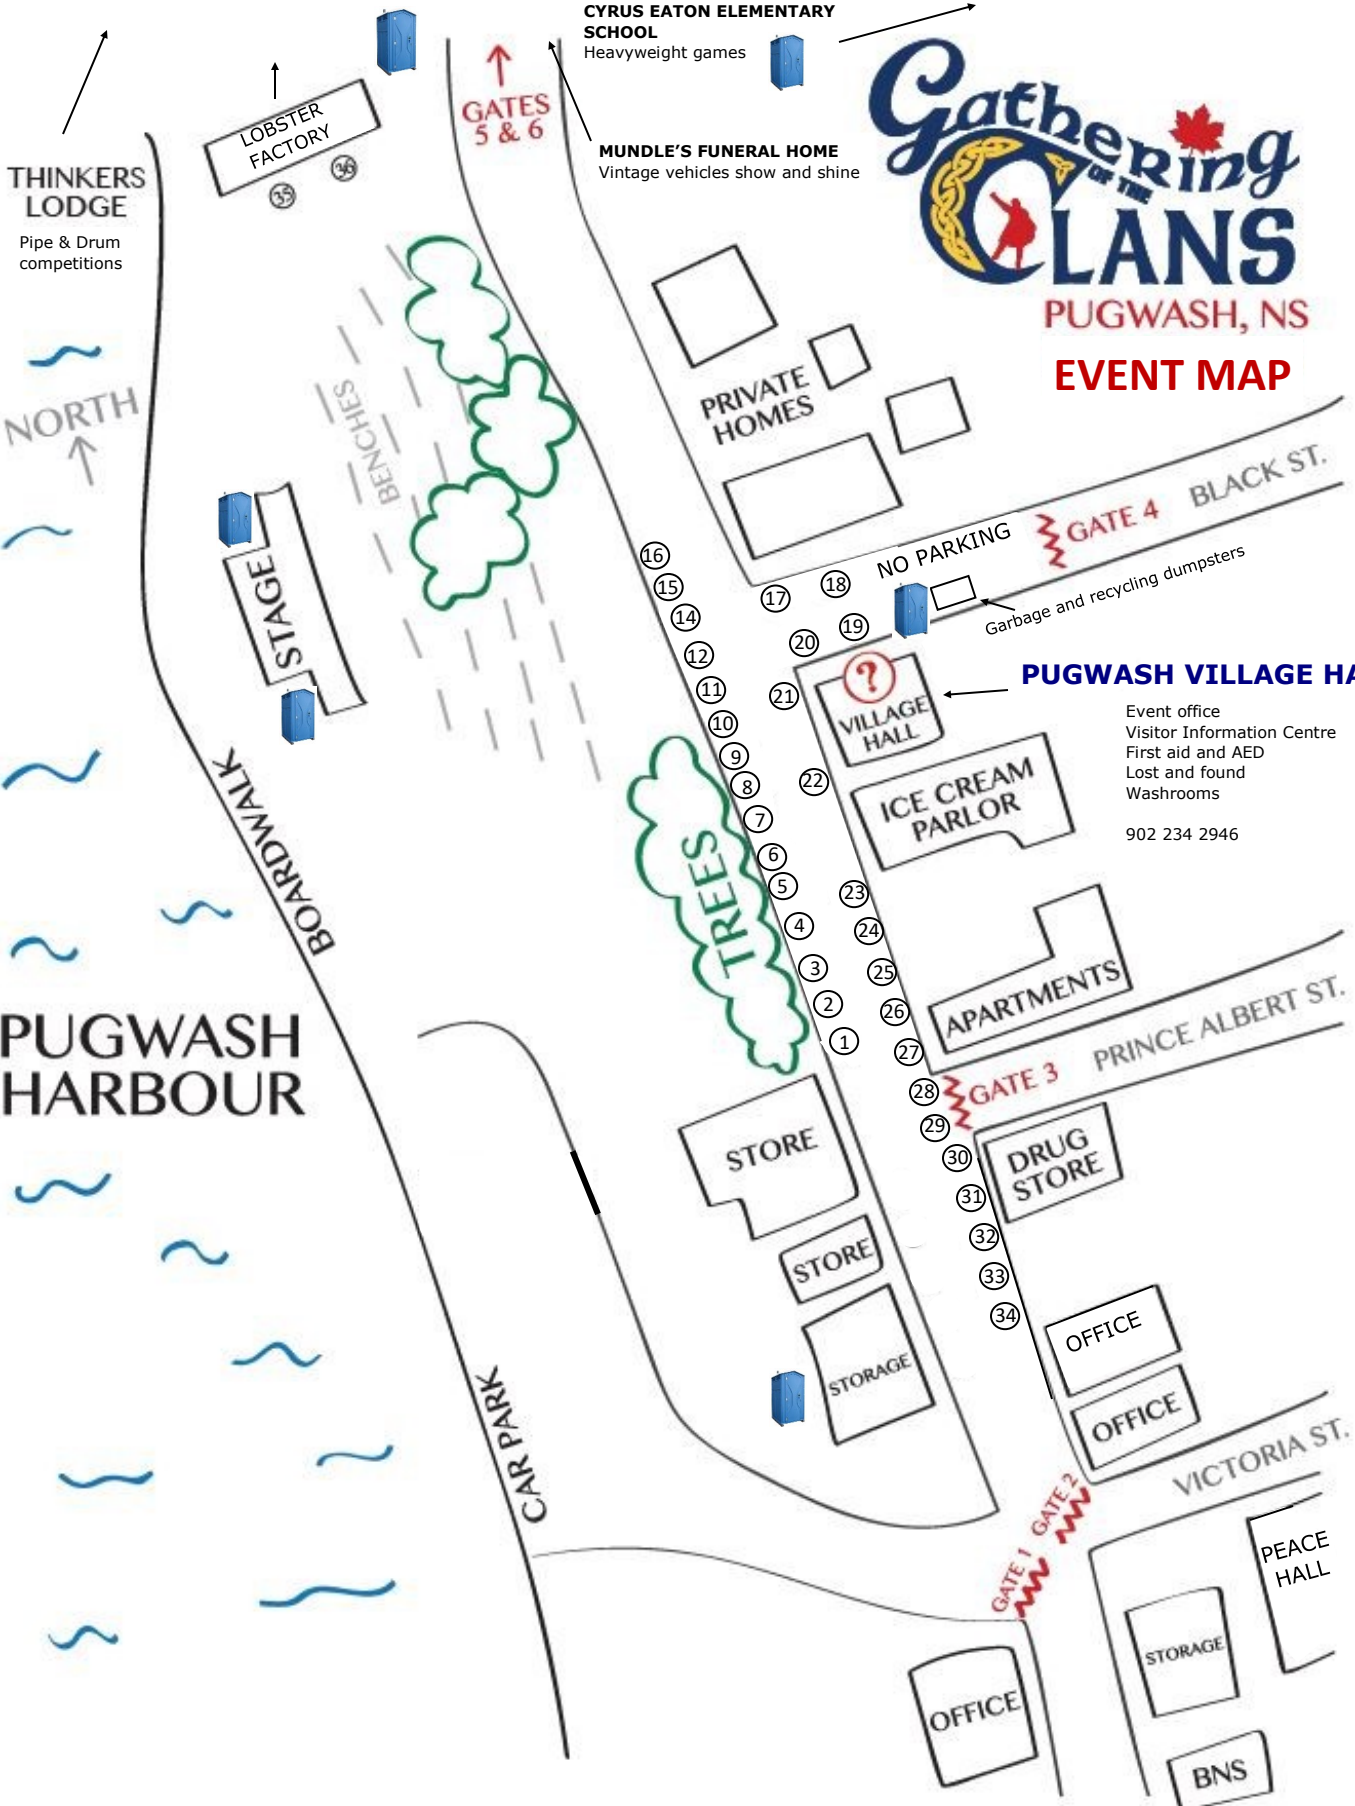

PUGWASH GATHERING OF THE CLANS 2022 - FESTIVALMAP

THINKERS LODGE
Pipe & Drum competitions

LOBSTER FACTORY

CYRUS EATON ELEMENTARY SCHOOL
Heavyweight games

MUNDLE'S FUNERAL HOME
Vintage vehicles show and shine

Garbage and recycling dumpsters

PUGWASH HARBOUR

BOARDWALK

CAR PARK

STORE

STORE

STORAGE

APARTMENTS

DRUG STORE

OFFICE

OFFICE

GATE 1 **GATE 2**

VICTORIA ST.

PEACE HALL

STORAGE

BNS

UPDATED: MARCH 2022

PORTAPOTTY LOCATIONS

VENDOR LOCATIONS